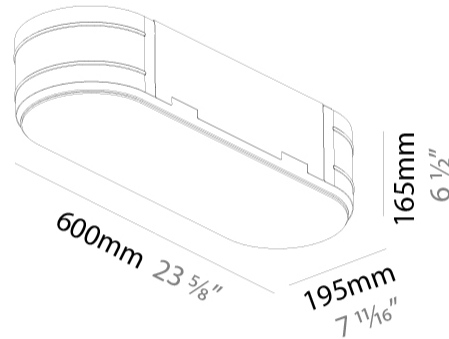

### PHYSICAL

Shape: Oval  
Length (mm): 600  
Length (in): 23 5/8  
Width (mm): 195  
Width (in): 7 11/16  
Depth (mm): 165  
Depth (in): 6 1/2  
Ceiling Thickness (mm): 10 / 12.5 / 15 / 25 / 30  
Ceiling Thickness (in): 3/8 or 1/2 or 9/16 or 1 or 1 3/16  
Min. Recessing Depth (mm): 180  
Min. Recessing Depth (in): 7 1/16  
Light Distribution: Direct  
Weight (kg): 3.8  
Weight (lbs): 7.6  
Diffuser: PMMA - Opal  
Fixture Material: Extruded Aluminum / Steel  
Cut-out Measurements: 635mm / 25" x 230mm / 9 1/16"  
Upon Request: Unique Sizes Unique Ceiling Thickness Unique Mounting Depth Spot Inserts

#### RATINGS AND CERTIFICATIONS

Certified By: Certified for North American Standards  
IP rating: IP20

PROJECT
TYPE
SPECIFIER
QUANTITY
DATE

635mm x 230mm  
25" x 9 1/16"

10 | 12 1/2 | 15 | 25 | 30mm  
3/8" | 1/2" | 9/16" | 1" | 3/16"

#### PHYSICAL

Shape: Oval  
 Length (mm): 900  
 Length (in): 35 7/16  
 Width (mm): 195  
 Width (in): 7 13/16  
 Depth (mm): 165  
 Depth (in): 6 1/2  
 Ceiling Thickness (mm): 10 / 12.5 / 15 / 25 / 30  
 Ceiling Thickness (in): 3/8 or 1/2 or 9/16 or 1 or 1 3/16  
 Min. Recessing Depth (mm): 180  
 Min. Recessing Depth (in): 7 1/16  
 Light Distribution: Direct  
 Weight (kg): 5.756  
 Weight (lbs): 12.66  
 Diffuser: PMMA - Opal  
 Fixture Material: Extruded Aluminum / Steel  
 Cut-out Measurements: 935mm / 36 15/16" x 230mm / 9 1/16"  
 Upon Request: Unique Sizes Unique Ceiling Thickness Unique Mounting Depth Spot Inserts